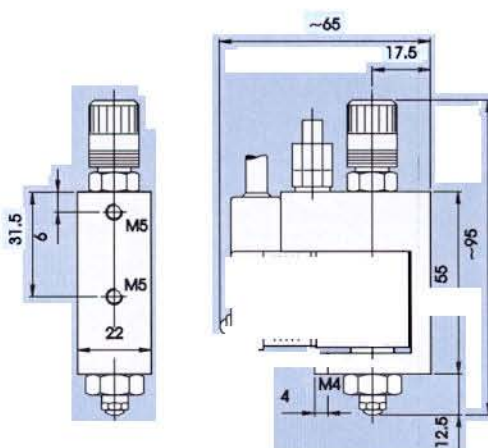

All specifications

Technical data

DD-400 | Dot gluing gun | non-contact

0bar/140psi | 500/s

The switching rate depends on the glue

RM Graphic Equipment Inc.
Phone: (847)854-5653
Fax: (847)854-5786
E-mail: info@rmgraphicequip.com

hhs® America Corp.

10570 Success Lane, Dayton, Ohio 45458, USA, Phone 937-886-3160, Fax 937-886-3161, mail@hhsamerica.com