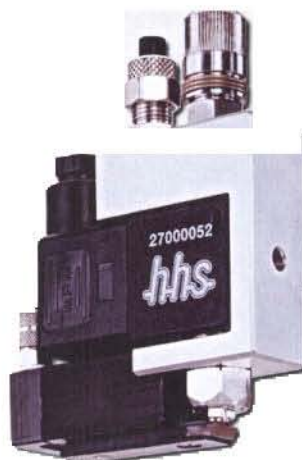

# Electric Applicators for dot and line gluing

Electric glue application guns with a high switching rate for medium and high viscosity adhesives.

## Electric Dot Gluing Guns (Series DD-400)

for non-contact dot application of medium viscosity adhesives;  
with wear-free sealing system for high cycle rates and unparalleled accuracy.

DD-400

All specifications